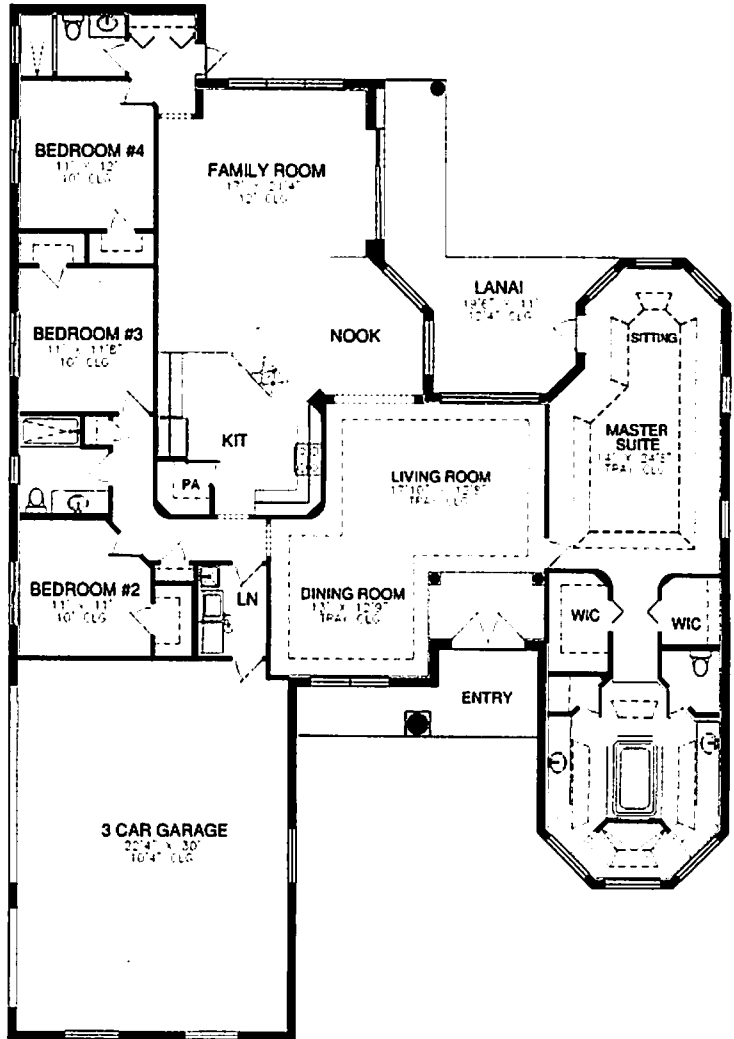

# The Meadowbrook

by Lexington Homes  
www.lexhomes.net

LIVING AREA	2588
GARAGE	722
LANAI	223
ENTRY	103
TOTAL SQ. FT.	3636

Copyright 2005, Lexington Homes, Inc.

sales@lexingtonhomesinc.net  
1-800-774-6177