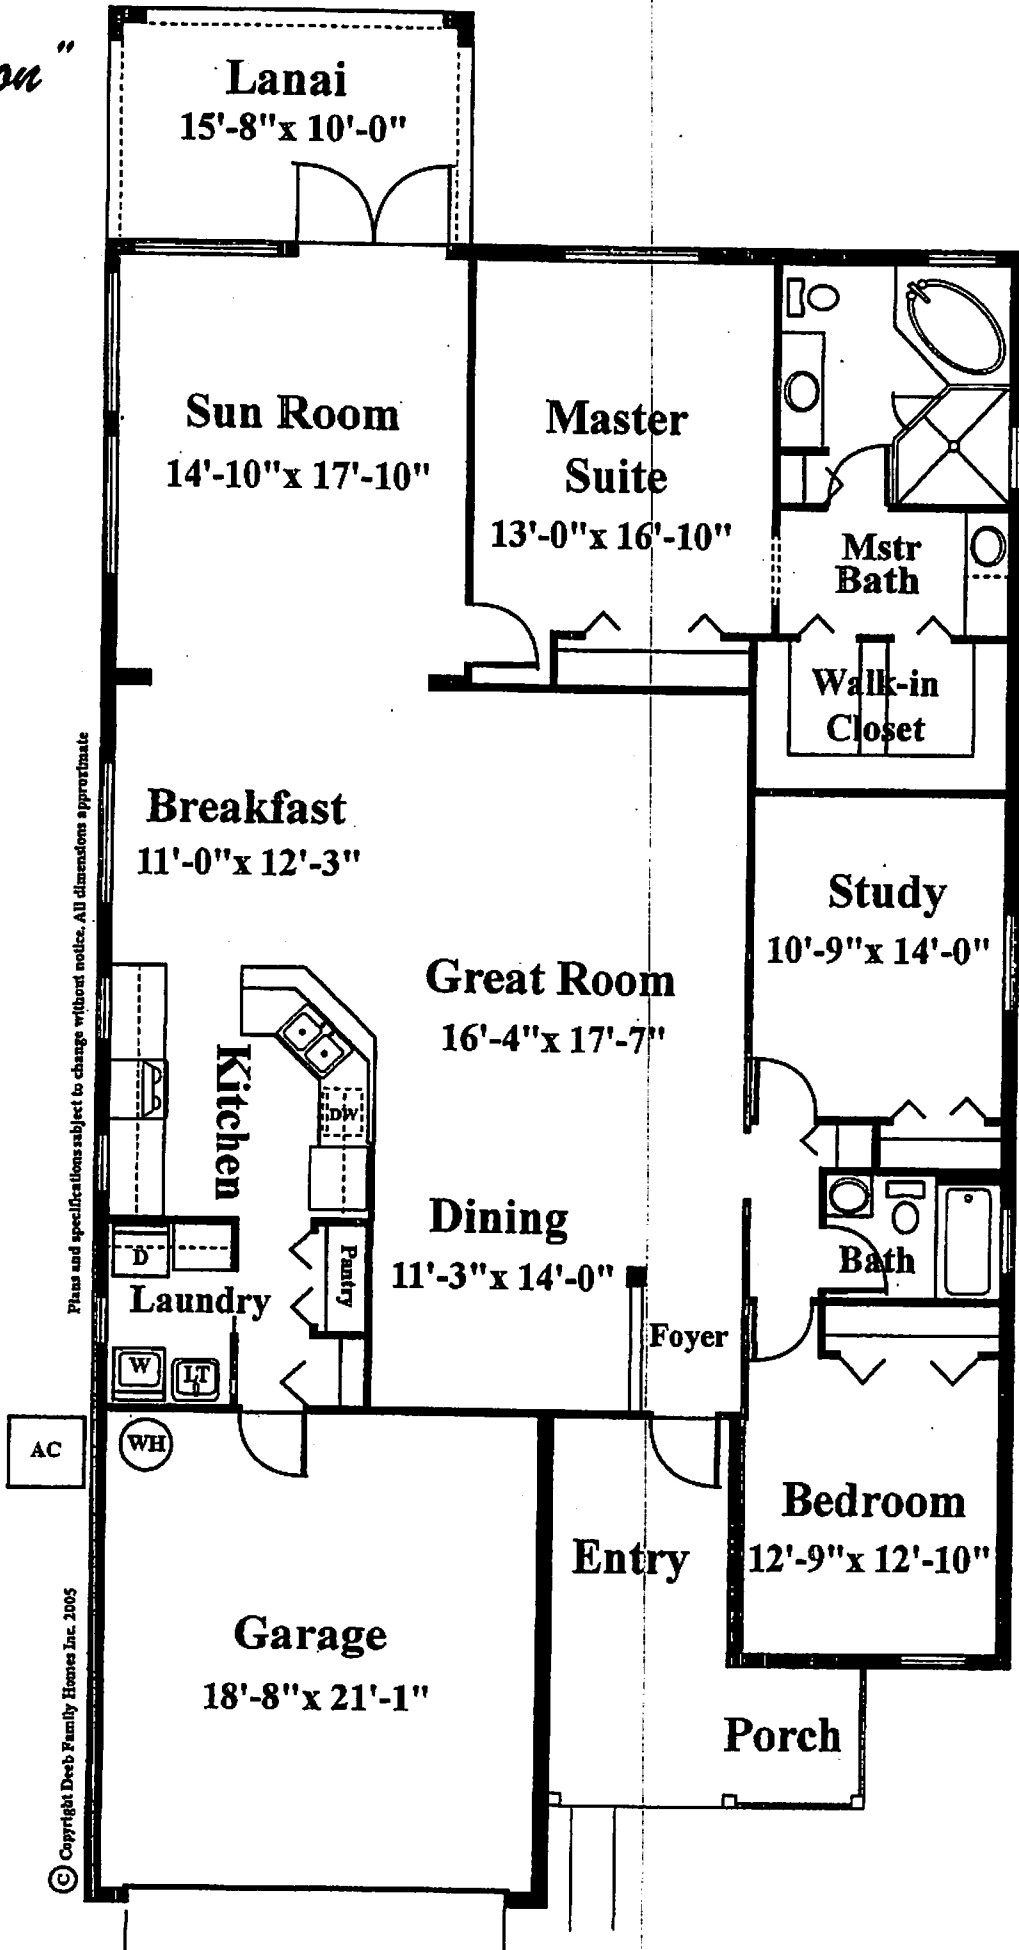

"Marathon"

2178 Sq Ft

Plans and specifications subject to change without notice. All dimensions approximate

© Copyright Deeb Family Homes Inc. 2005